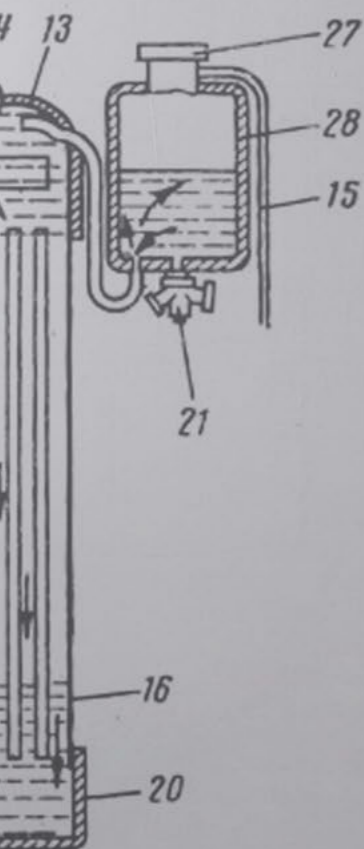

Elegant as A Dolphin

海豚般优雅 菱纹腰托给腰部全力支持

香奈儿菱格纹腰托 时尚有品

腰托最宽处 92mm，最窄处 55mm，好像一双成年人的手掌，轻轻托住你的腰。设计运用香奈儿经典菱纹格的美学元素，时尚又有质感。多种色彩弹力网面料，与皮质、金属等不同元素混合搭配，匹配不同企业形象色。

Chanel Element Lumbar Support

The lumbar support is 92mm at its widest and 55mm at its narrowest. In addition to the strong support it offers, it is designed with trapezoidal grids inspired by the Chanel stitches, making spaces more stylish. Elastic fabric of various colors matches with leather, metal and other elements to show off your unique corporate ID.

CDP60TW
W575*D575*H865(mm)

CDP62TW
W575*D570*H875(mm)

CDP70PGW
W575*D575*H920(mm)

CDP61TW
W575*D575*H865(mm)

CDP63TW
W575*D570*H875(mm)

CDP71GW
W575*D575*H920(mm)

CDP66BW
W575*D575*H1025(mm)

CDP67BW
W575*D575*H1025(mm)